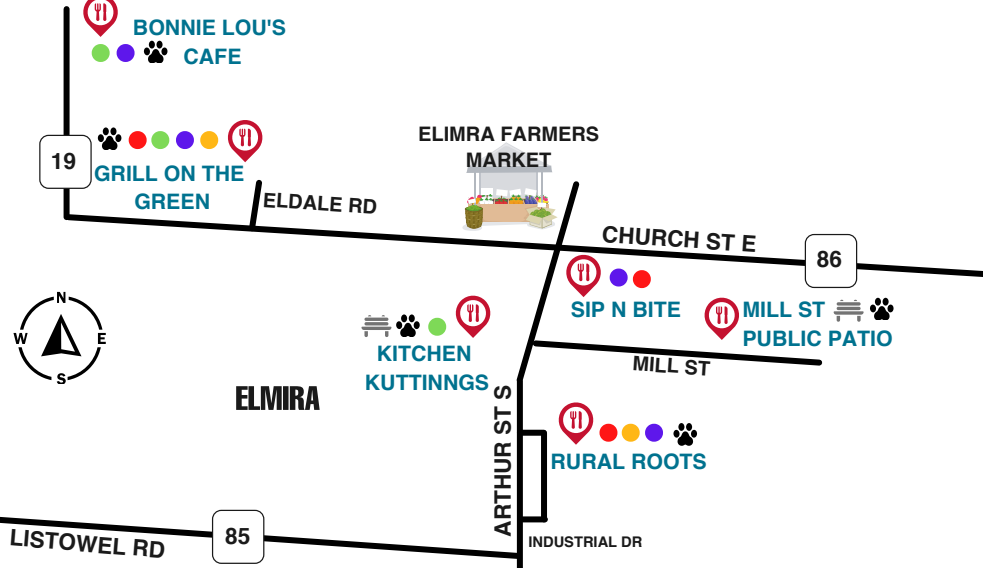

Patios in Woolwich

Check out what these great patios have to offer!

FLORADALE

LEGEND

- CAFE
- DINING
- BRUNCH
- WINE, SPIRITS & BEER
- 🐾 DOG FRIENDLY
- 🍽️ PUBLIC SEATING

COVID-19 SAFETY WARNING

Please follow the advice of local public health authorities.