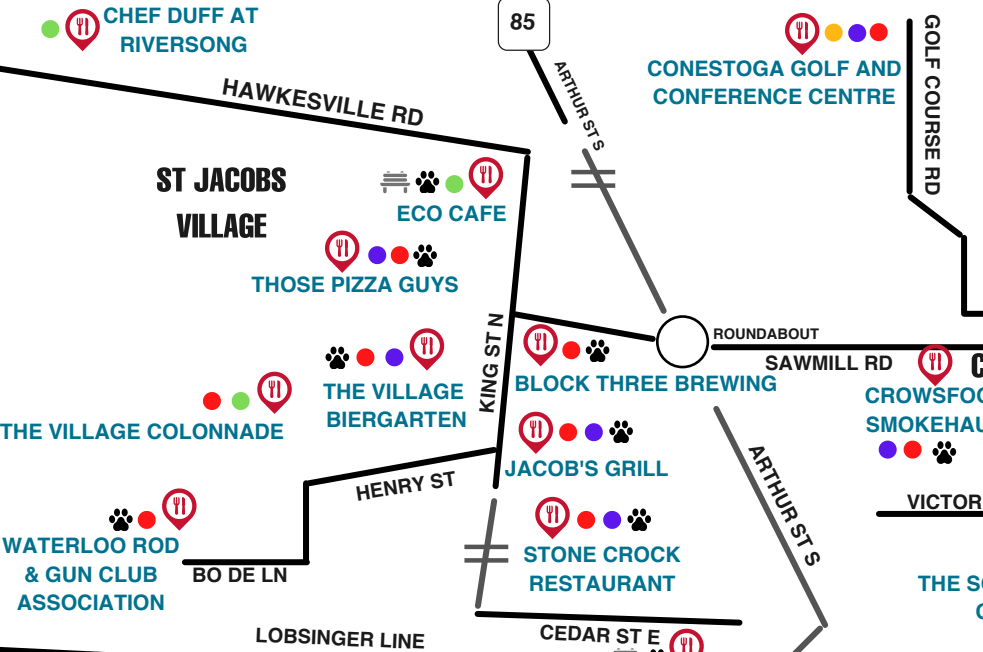

Patios in Woolwich

Check out what these great patios have to offer!

FLORADALE

LEGEND

- CAFE
- DINING
- BRUNCH
- WINE, SPIRITS & BEER
- 🐾 DOG FRIENDLY
- 🍽️ PUBLIC SEATING

COVID-19 SAFETY WARNING

Please follow the advice of local public health authorities.