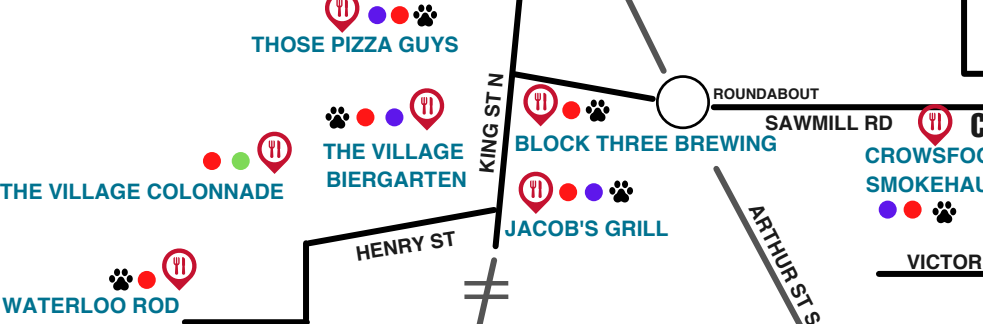

## FLORADALE

## ST JACOBS VILLAGE

## BRESLAU

## LEGEND

- CAFE
- DINING
- BRUNCH
- WINE, SPIRITS & BEER
- 🐾 DOG FRIENDLY
- 🍽️ PUBLIC SEATING