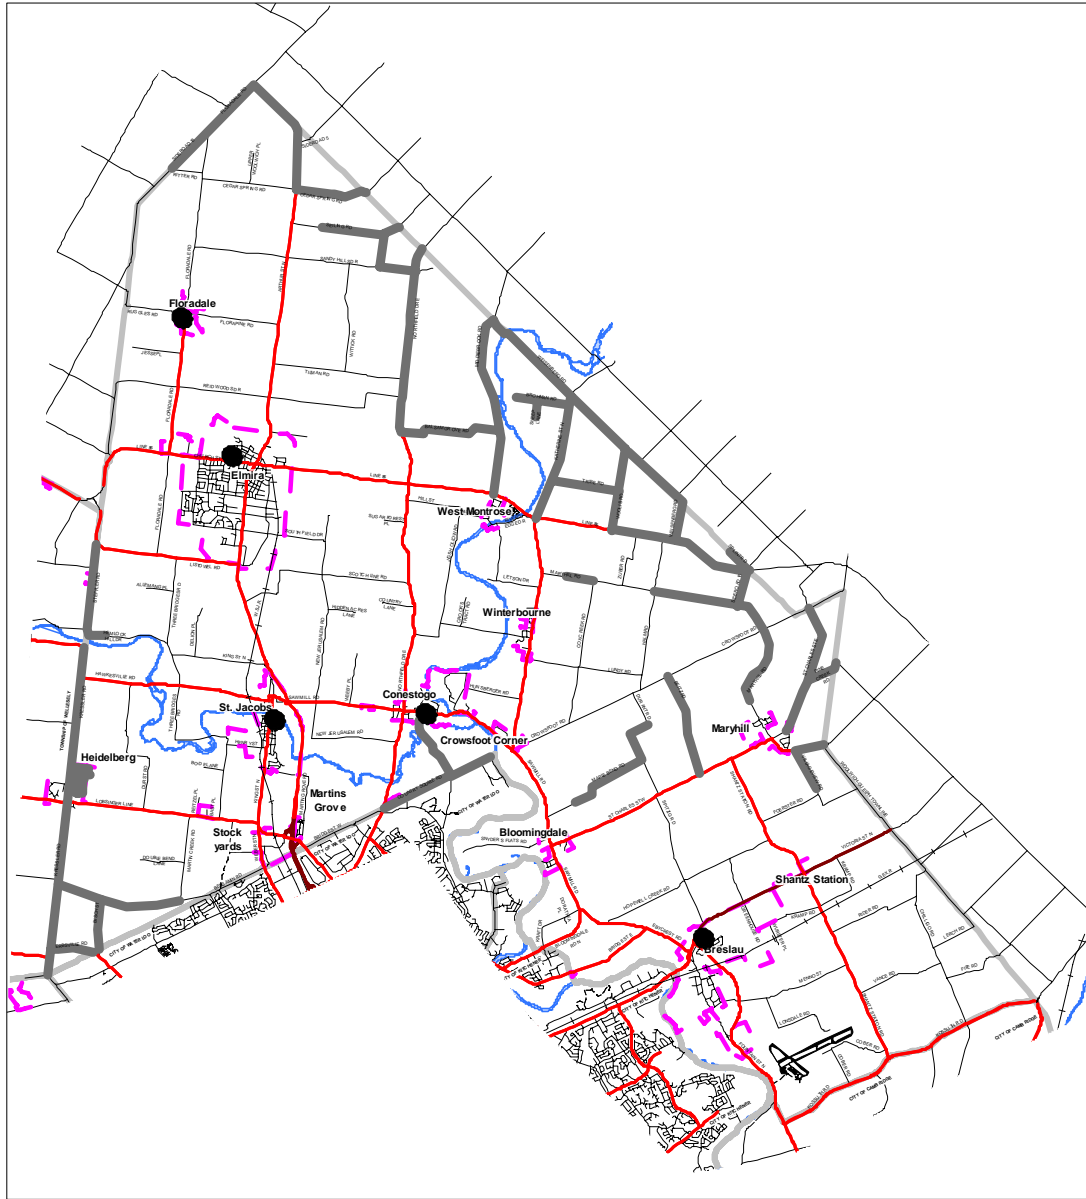

## FIRE RESPONSE TIME FIVE STATIONS - REMOVE MARYHILL

Township of Woolwich  
Fire Station Scenario  
2007

Comments  
- Stations: Breslau, Conestogo,  
Elmira, St. Jacobs, Floradale  
- No Maryhill Station

— Area that cannot  
be serviced in:  
7 minute travel time  
10 minute response  
● Fire Station