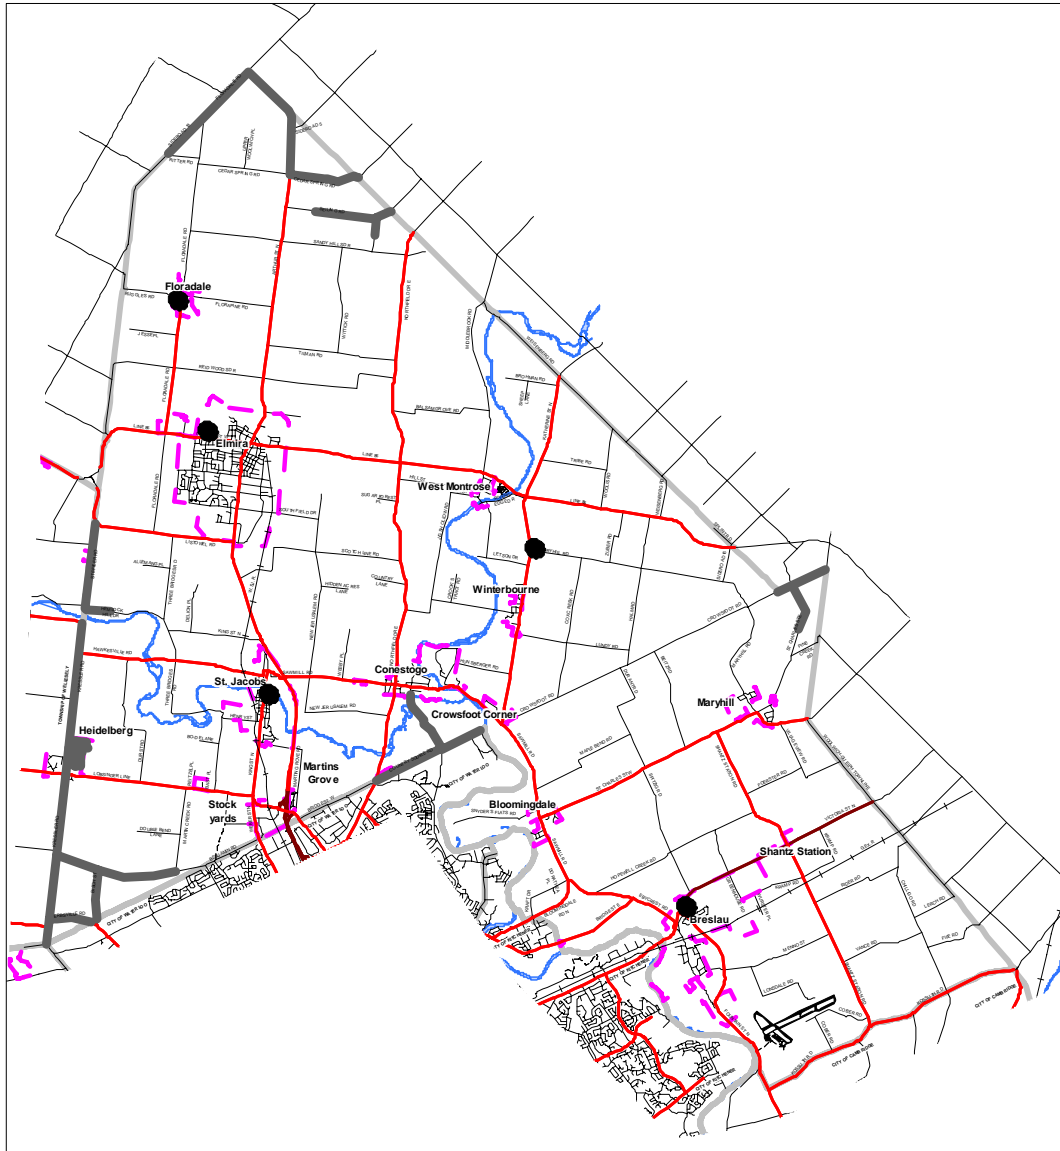

**FIRE RESPONSE TIME
FIVE (5) STATIONS
REMOVE MARYHILL AND CONESTOGO**

Township of Woolwich
Fire Station Scenario
2007

- Comments
- Remove Maryhill and Conestogo
 - Add Breslau and Winterbourne
 - Change Elmira location
 - No service agreements

- Area that cannot be serviced in:
- 7 minute travel time
- 10 minute response
- Fire Station