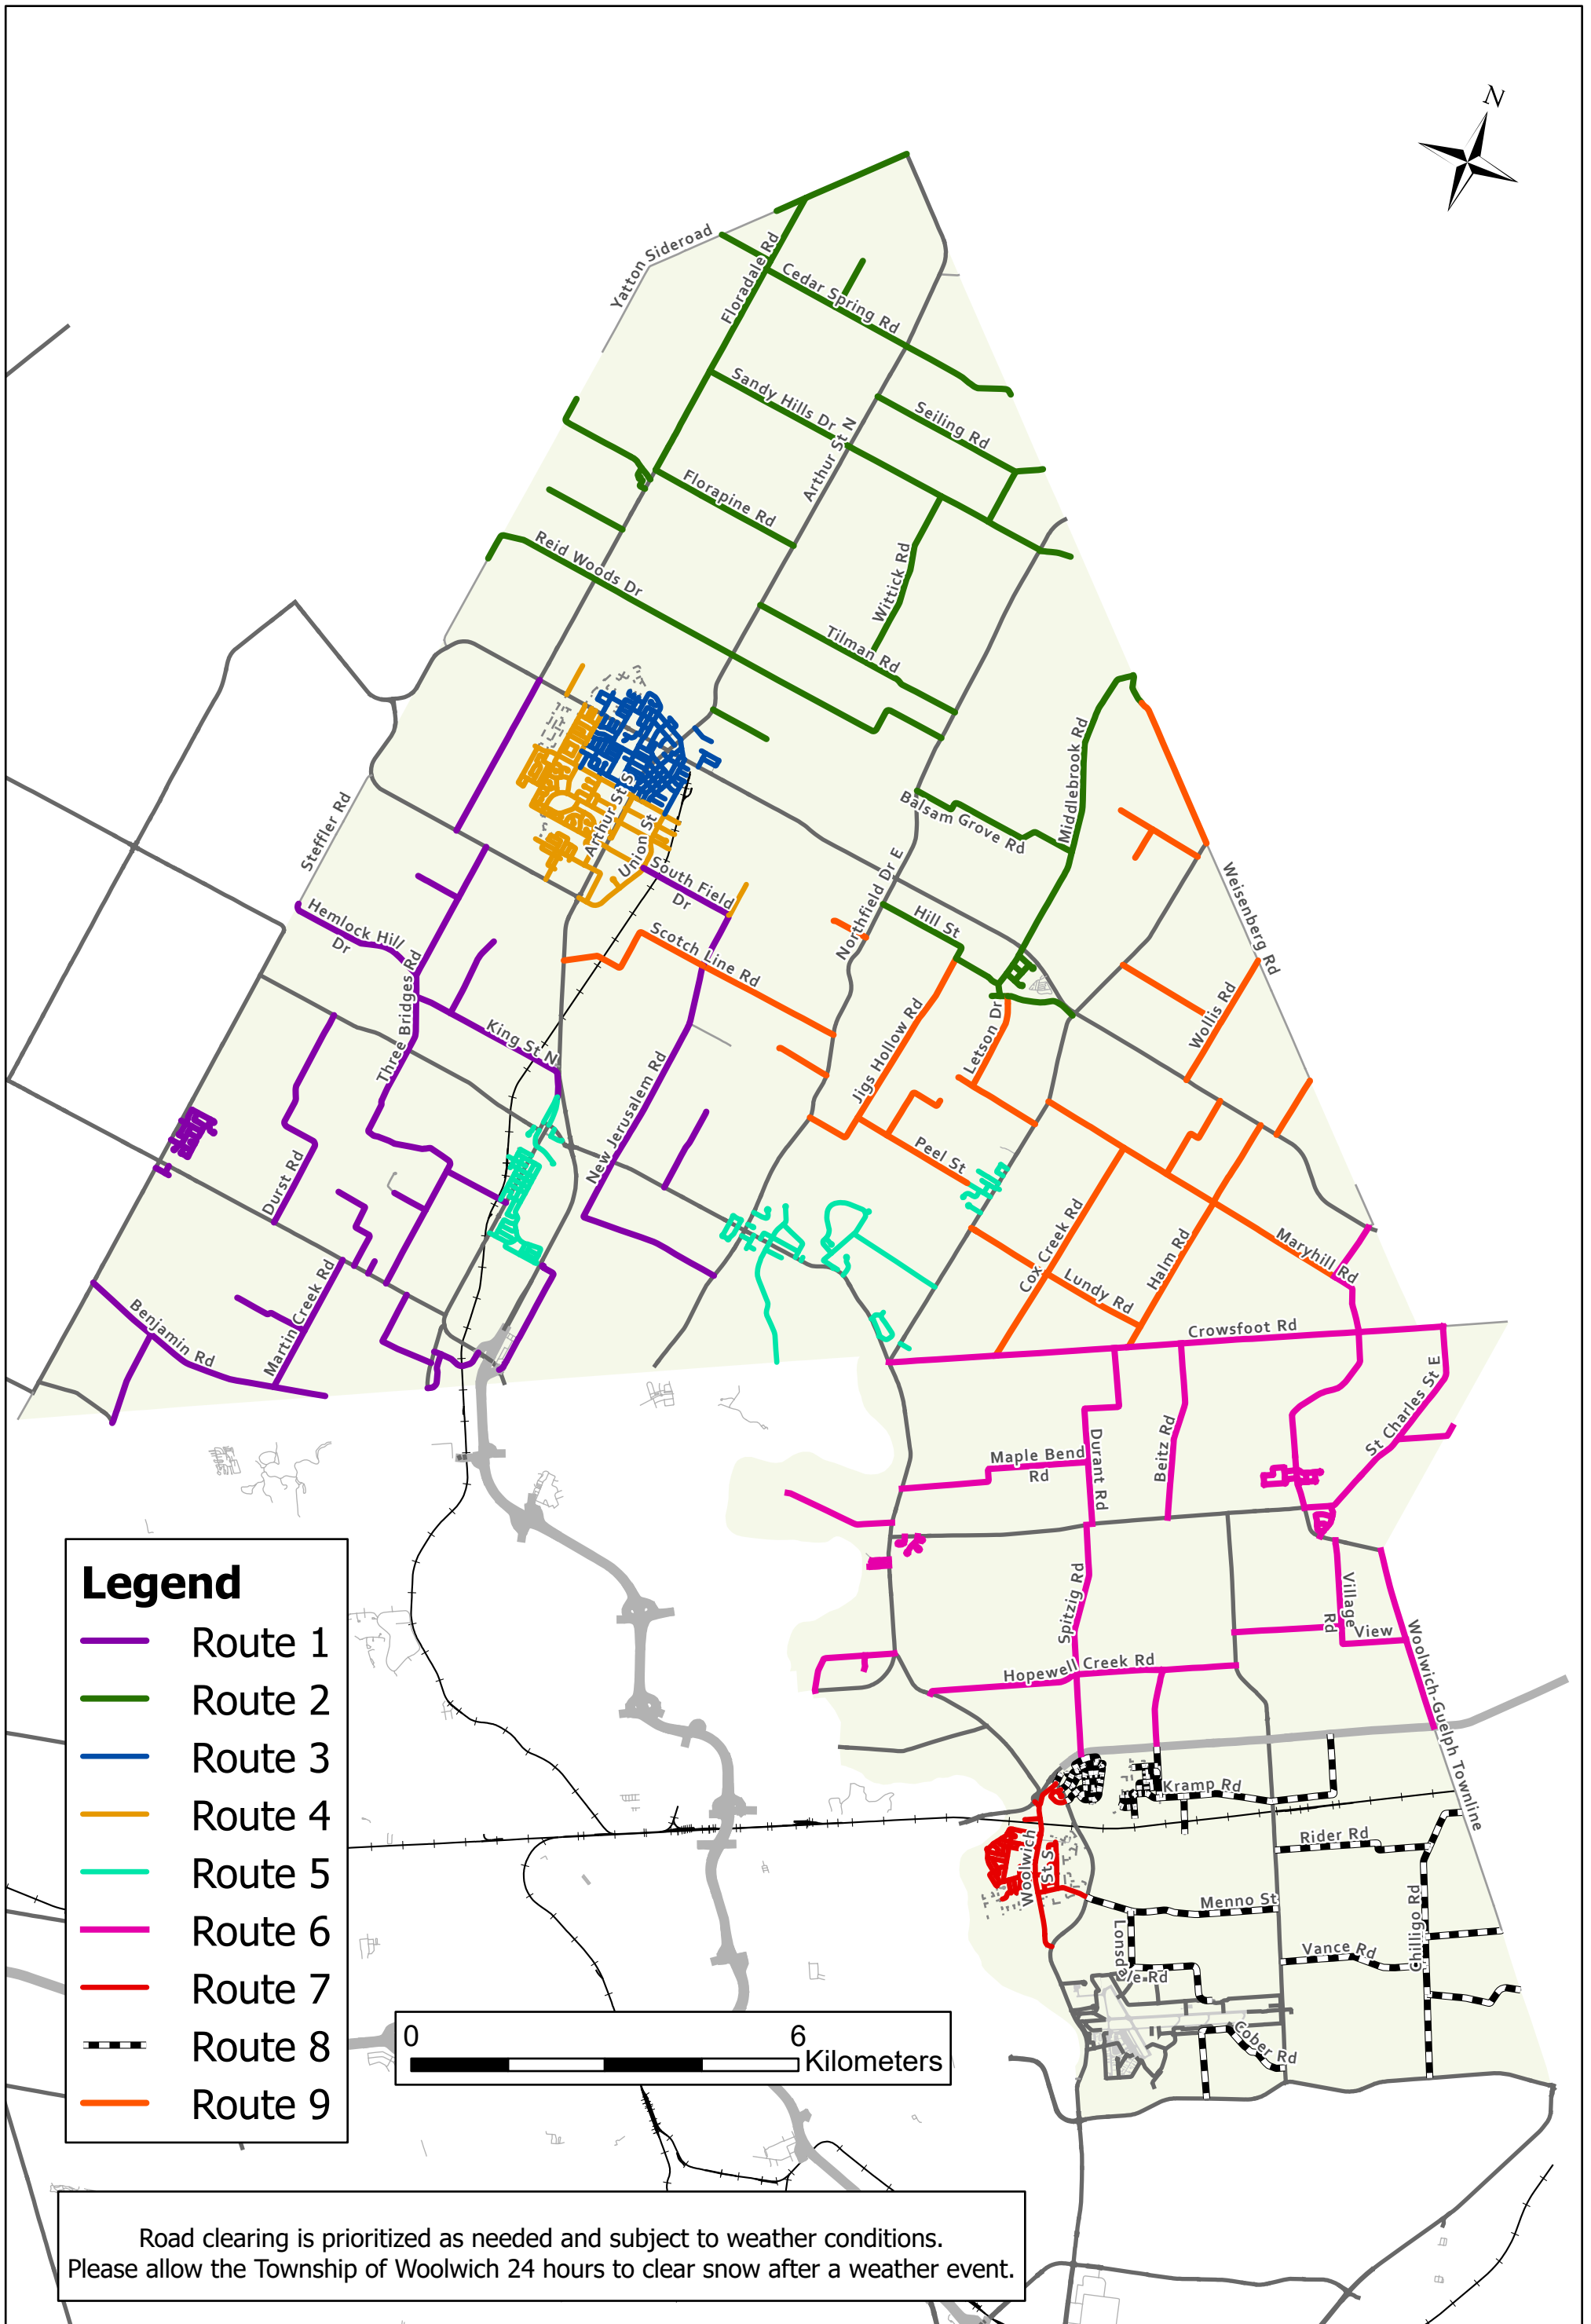

Winter Snow Plow Routes

Legend

-  Route 1
-  Route 2
-  Route 3
-  Route 4
-  Route 5
-  Route 6
-  Route 7
-  Route 8
-  Route 9

Road clearing is prioritized as needed and subject to weather conditions. Please allow the Township of Woolwich 24 hours to clear snow after a weather event.