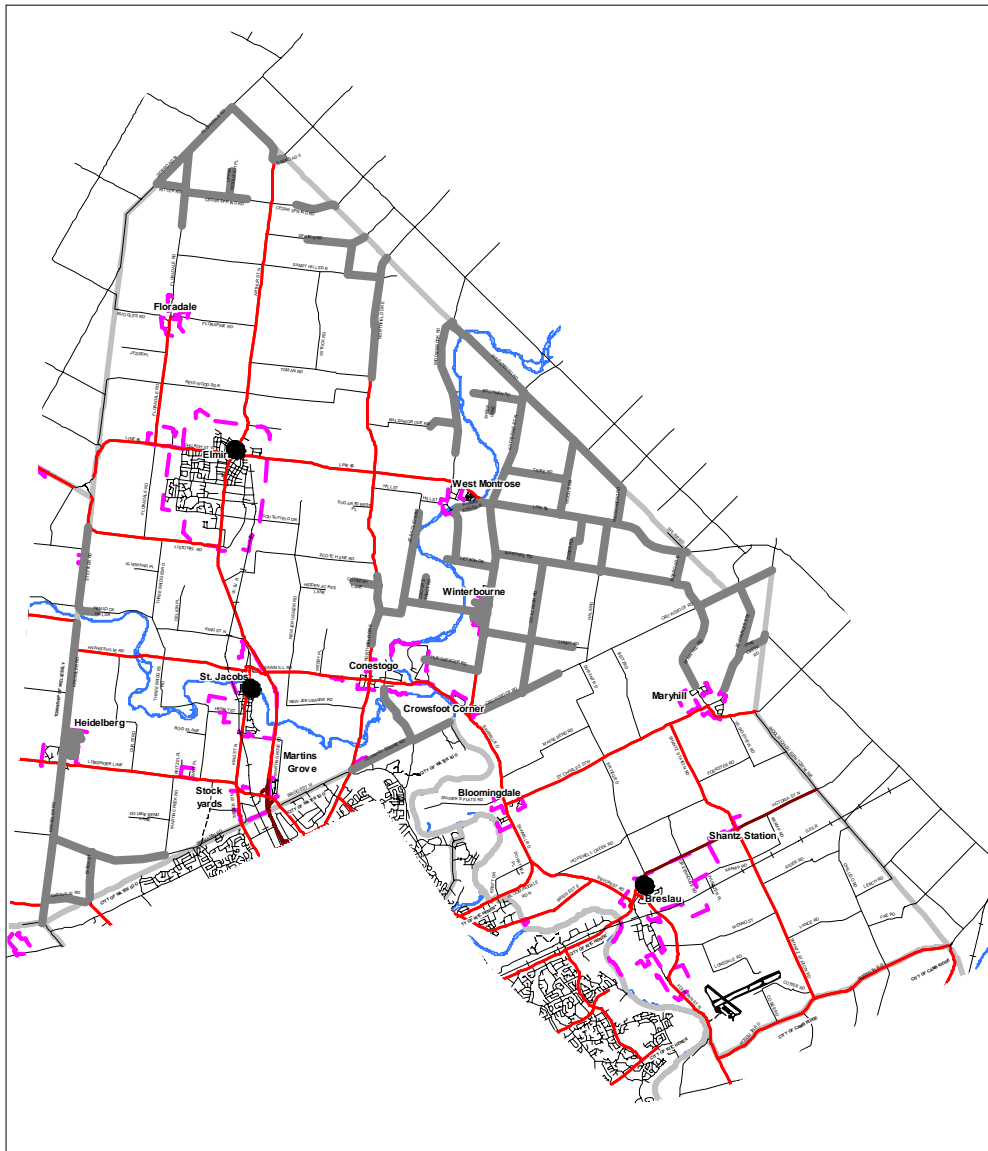

**FIRE RESPONSE TIME
THREE (3) STATIONS**

Township of Woolwich
Fire Station Scenario
2007

- Comments
- Only three stations: Elmira, St Jacobs and Breslau
 - Elmira and Breslau with full time staff
 - St Jacobs with volunteer staff

- Area that cannot be serviced in:
7 minute travel time
10 minute response
- Fire Station